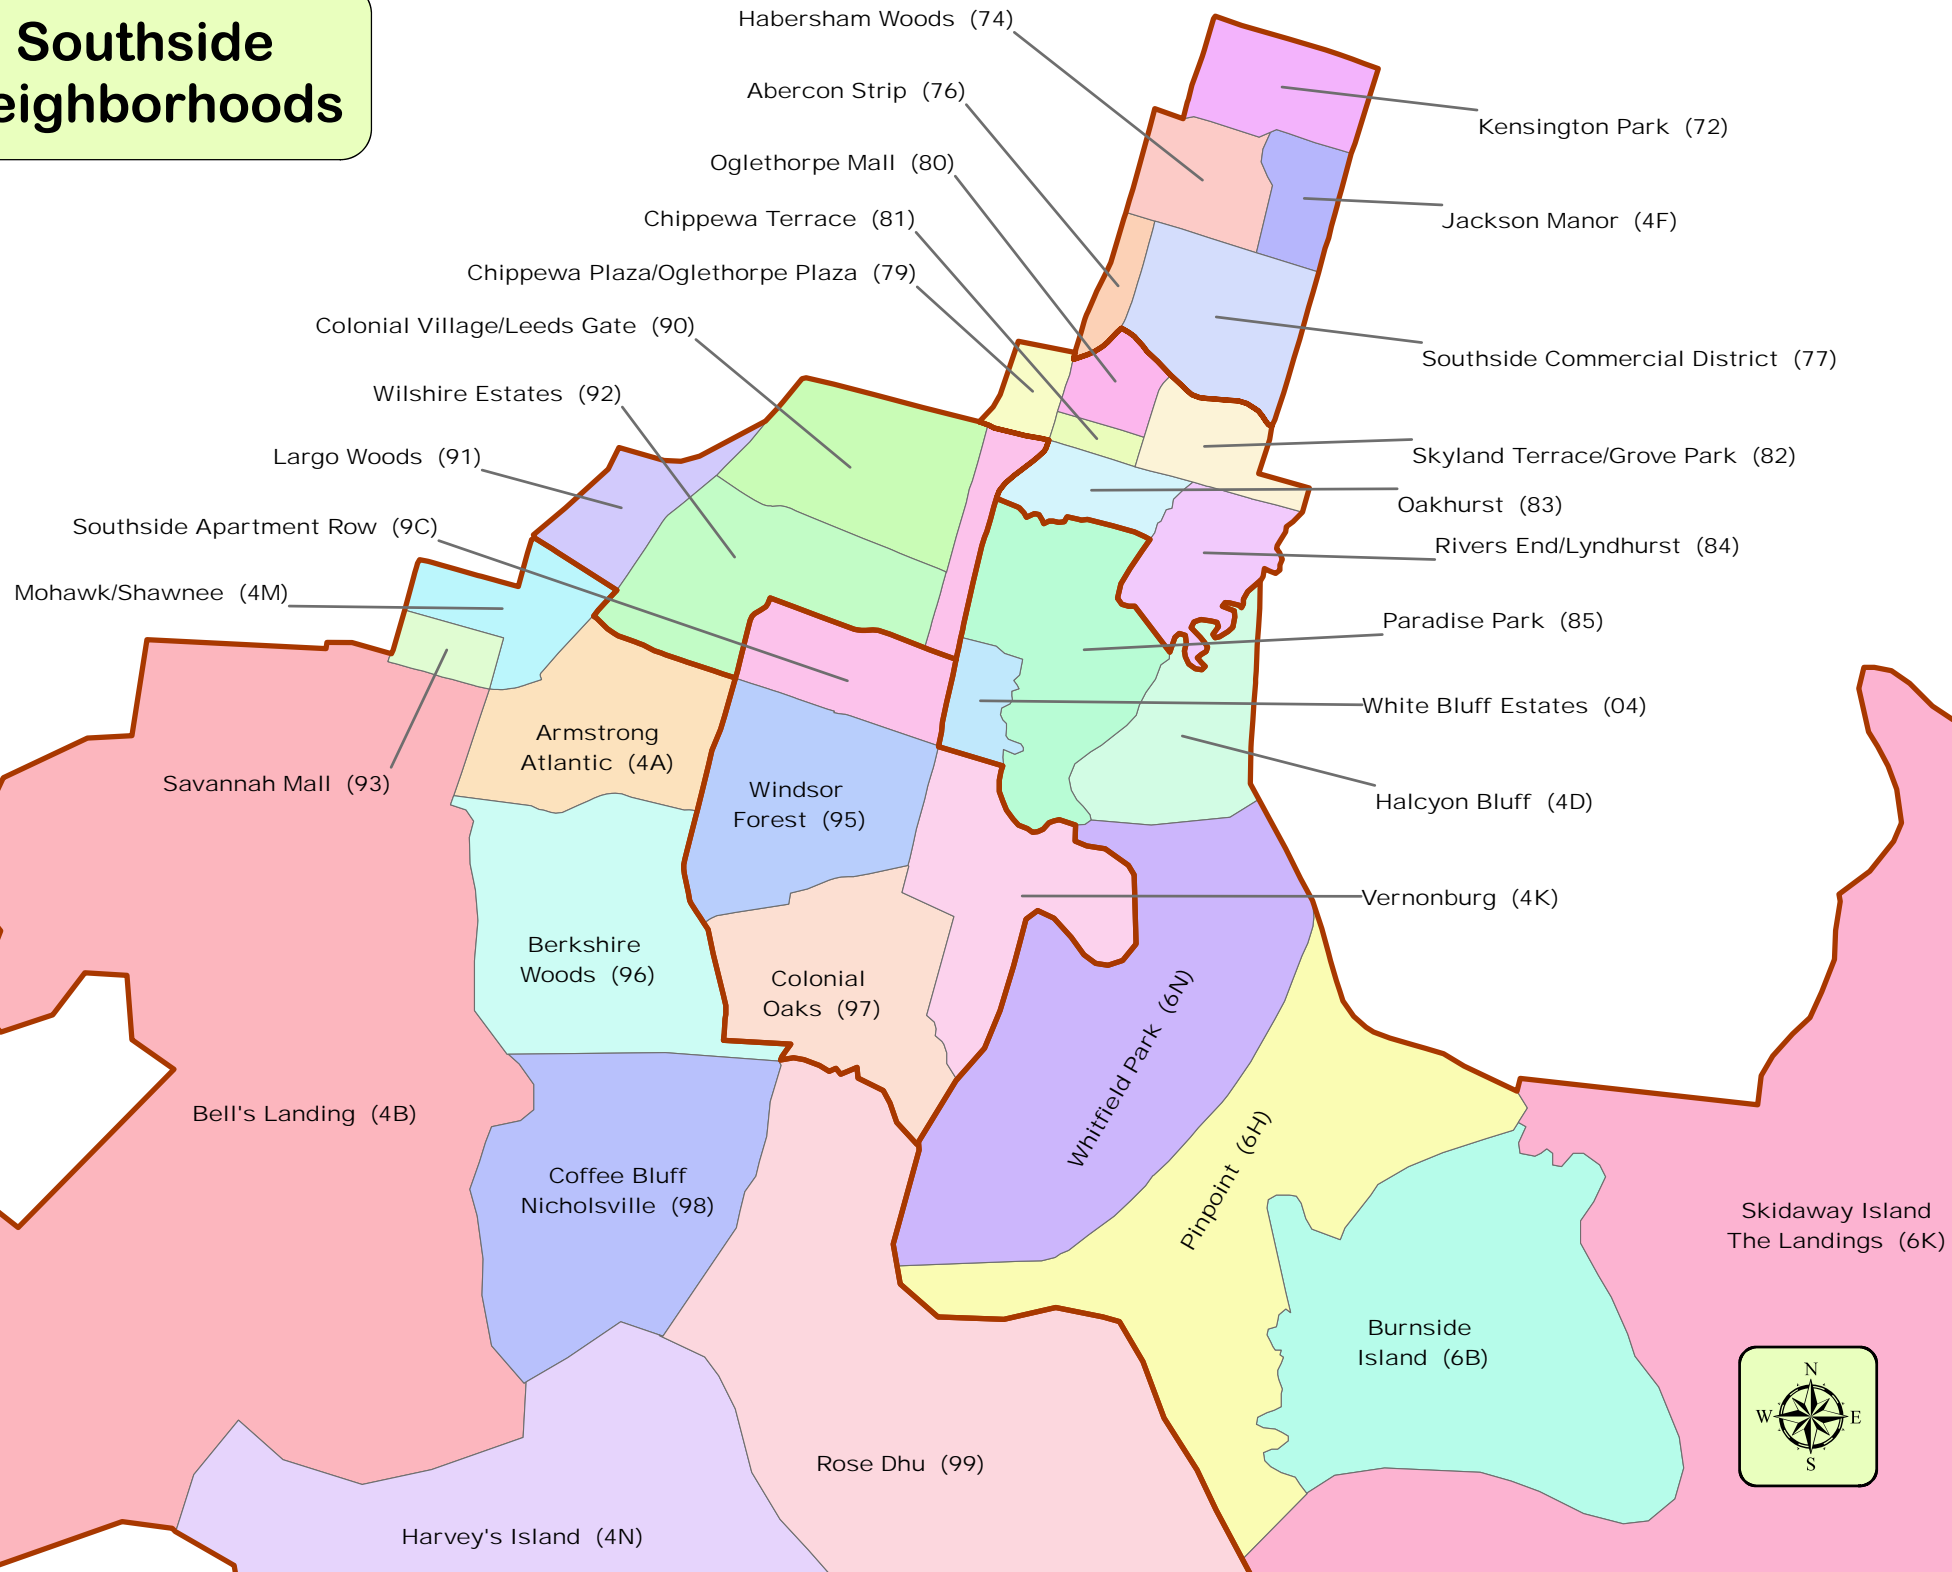

Southside Neighborhoods