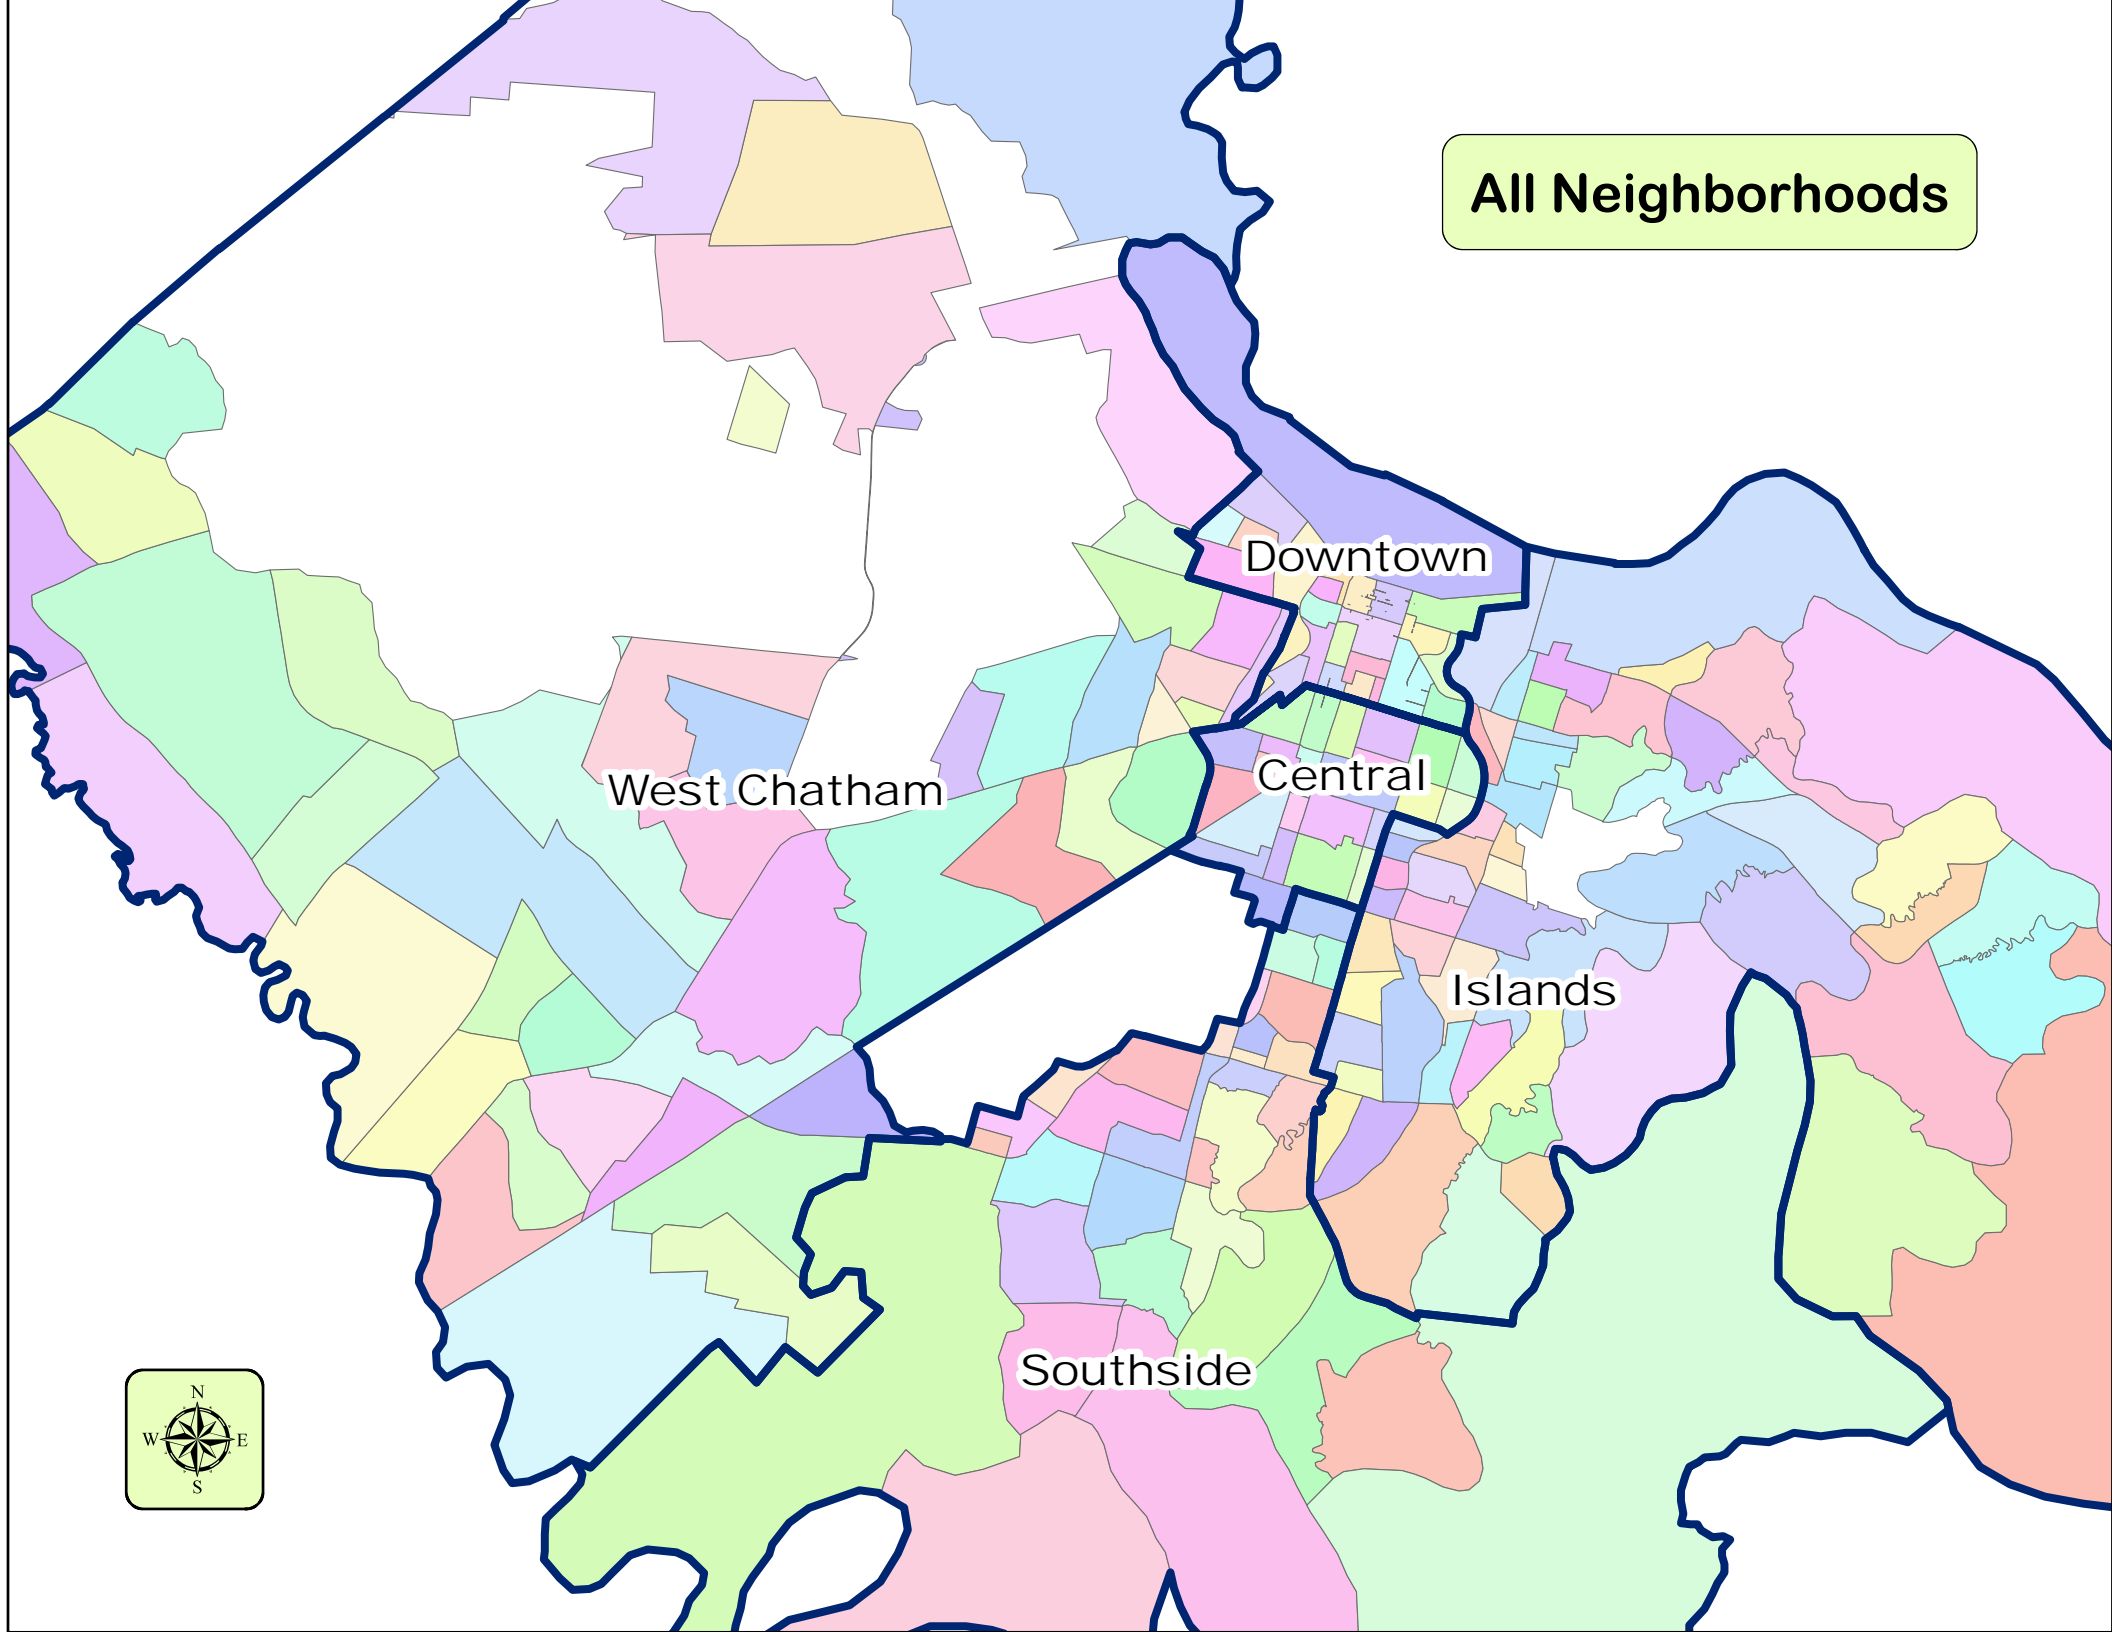

All Neighborhoods

West Chatham

Downtown

Central

Islands

Southside

2009 Part One Crime by Neighborhood

Precinct/Neighborhood	Homicide	Rape	Robbery	Aggravated Assault	Burglary	Larceny	Auto Theft	Grand Total
Total West Chatham	2	12	82	64	452	988	214	1814
Total Downtown	7	11	164	108	409	1501	189	2389
Total Central	11	6	169	111	638	1473	277	2685
Total Southside	3	4	130	45	462	1512	214	2370
Total Islands	7	13	97	82	691	1393	241	2524
Total All Precinct	30	46	642	410	2652	6867	1135	11782