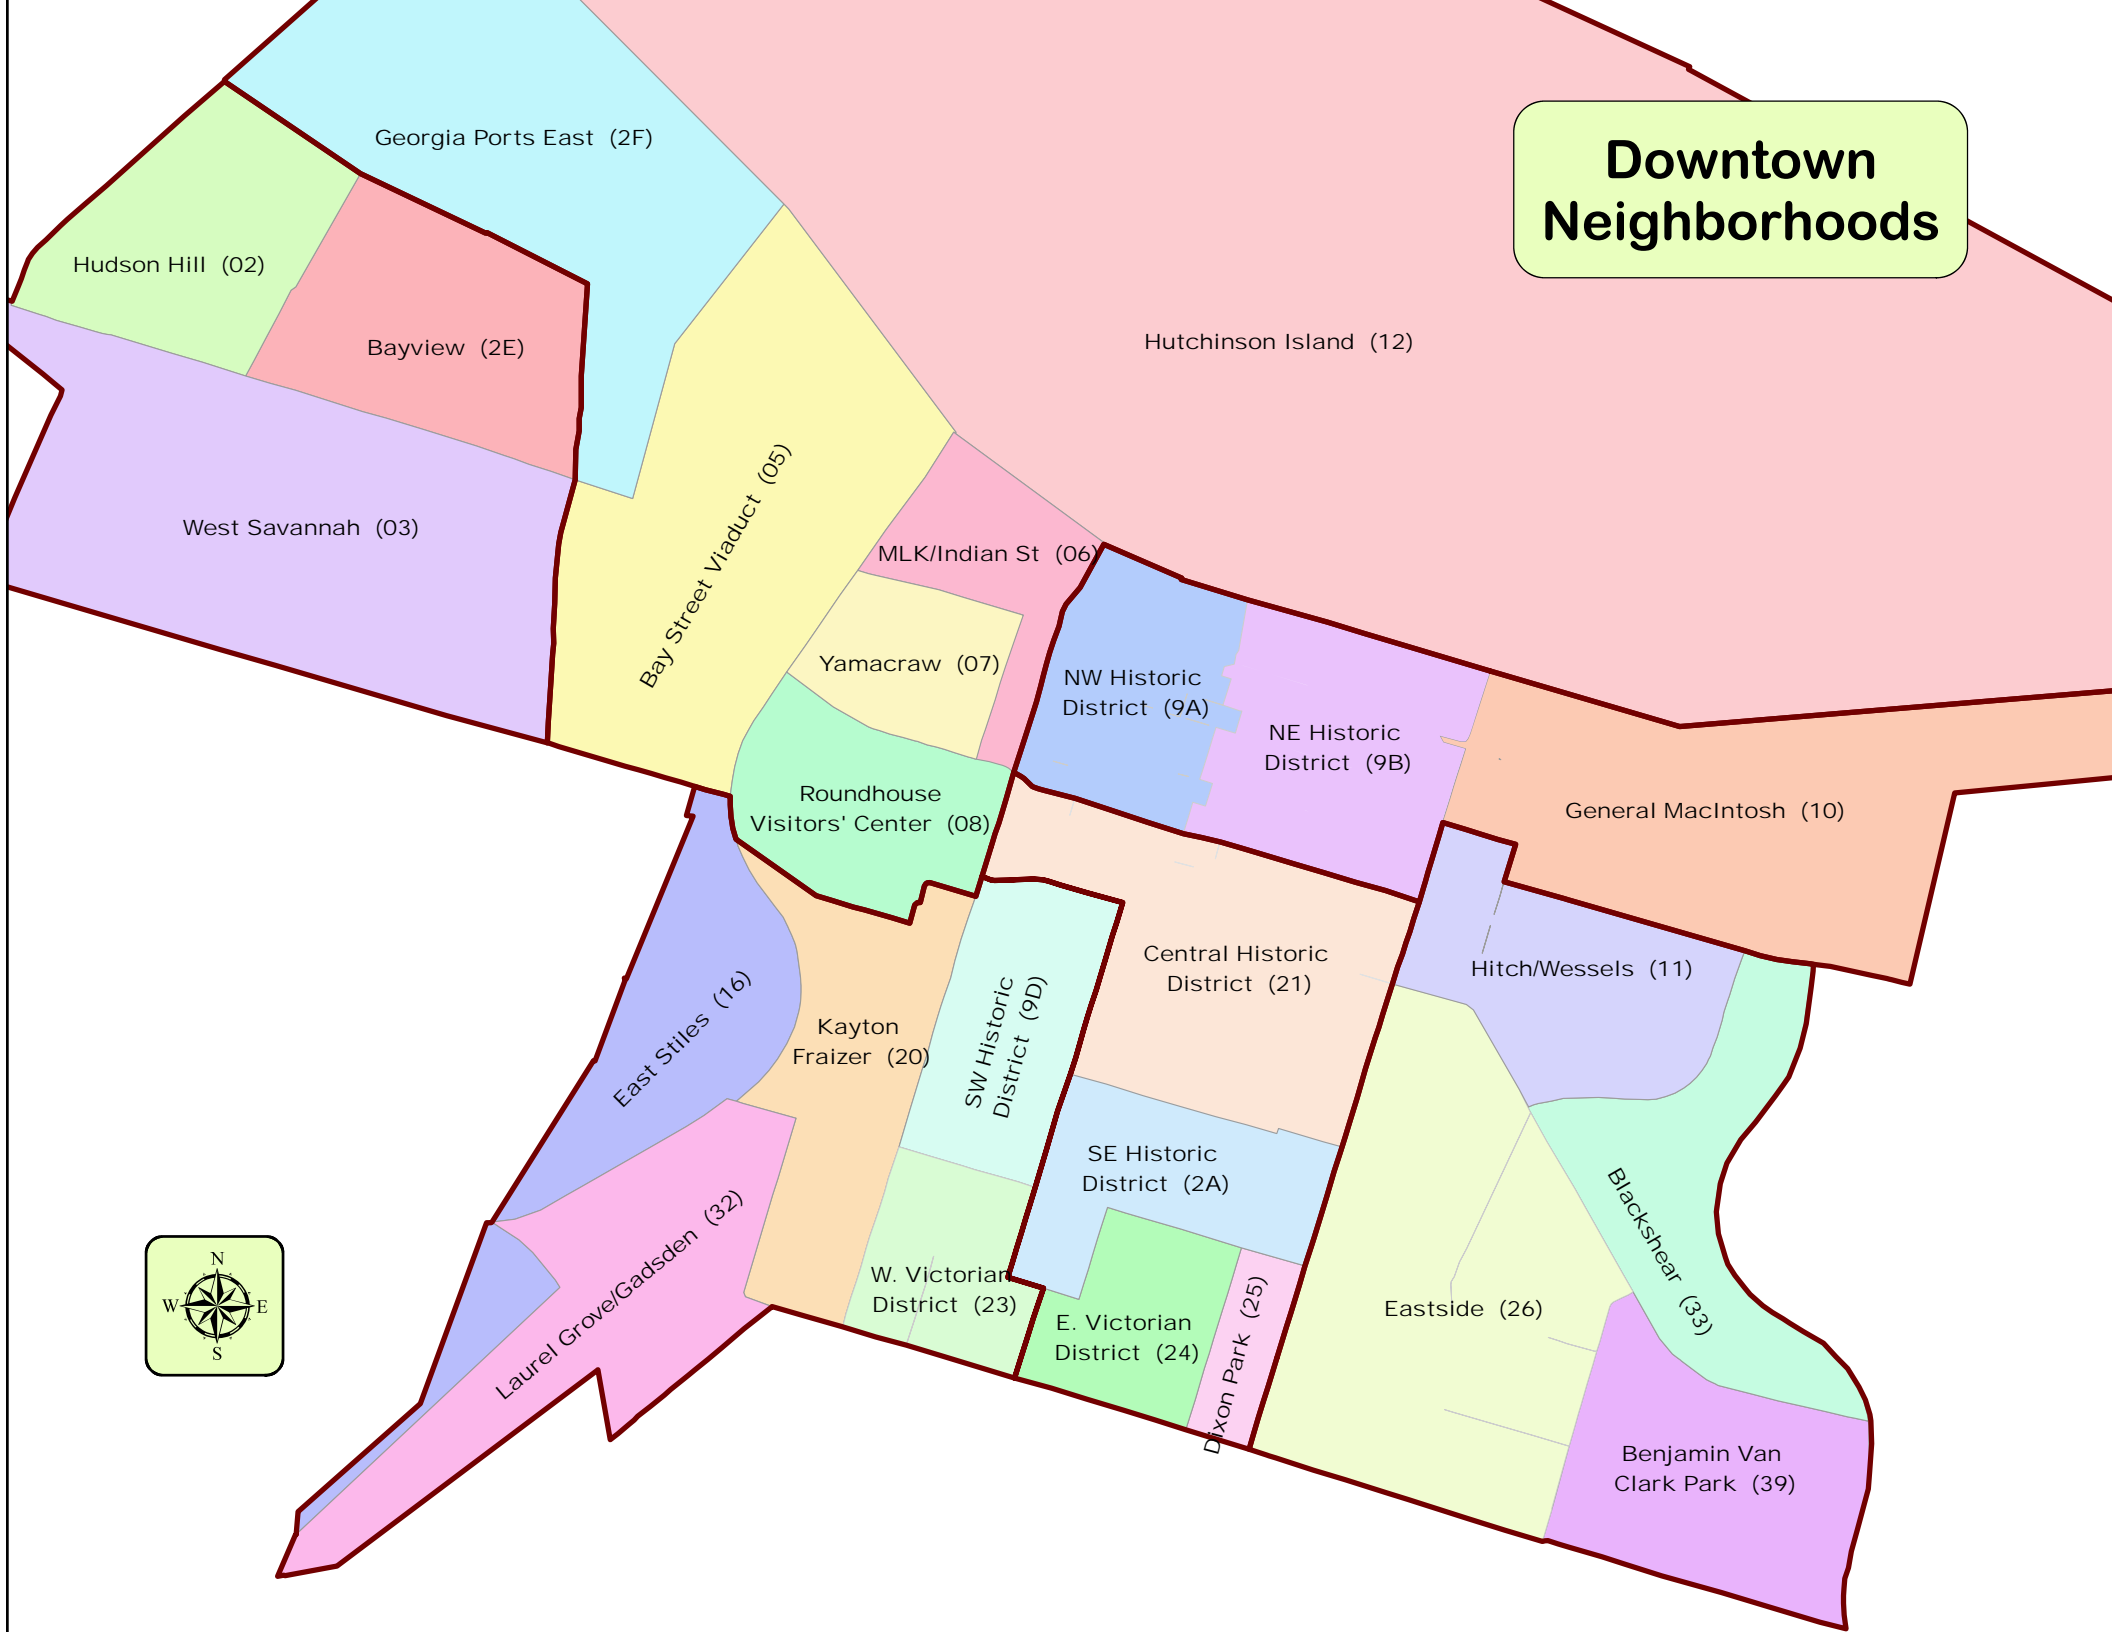

Downtown Neighborhoods