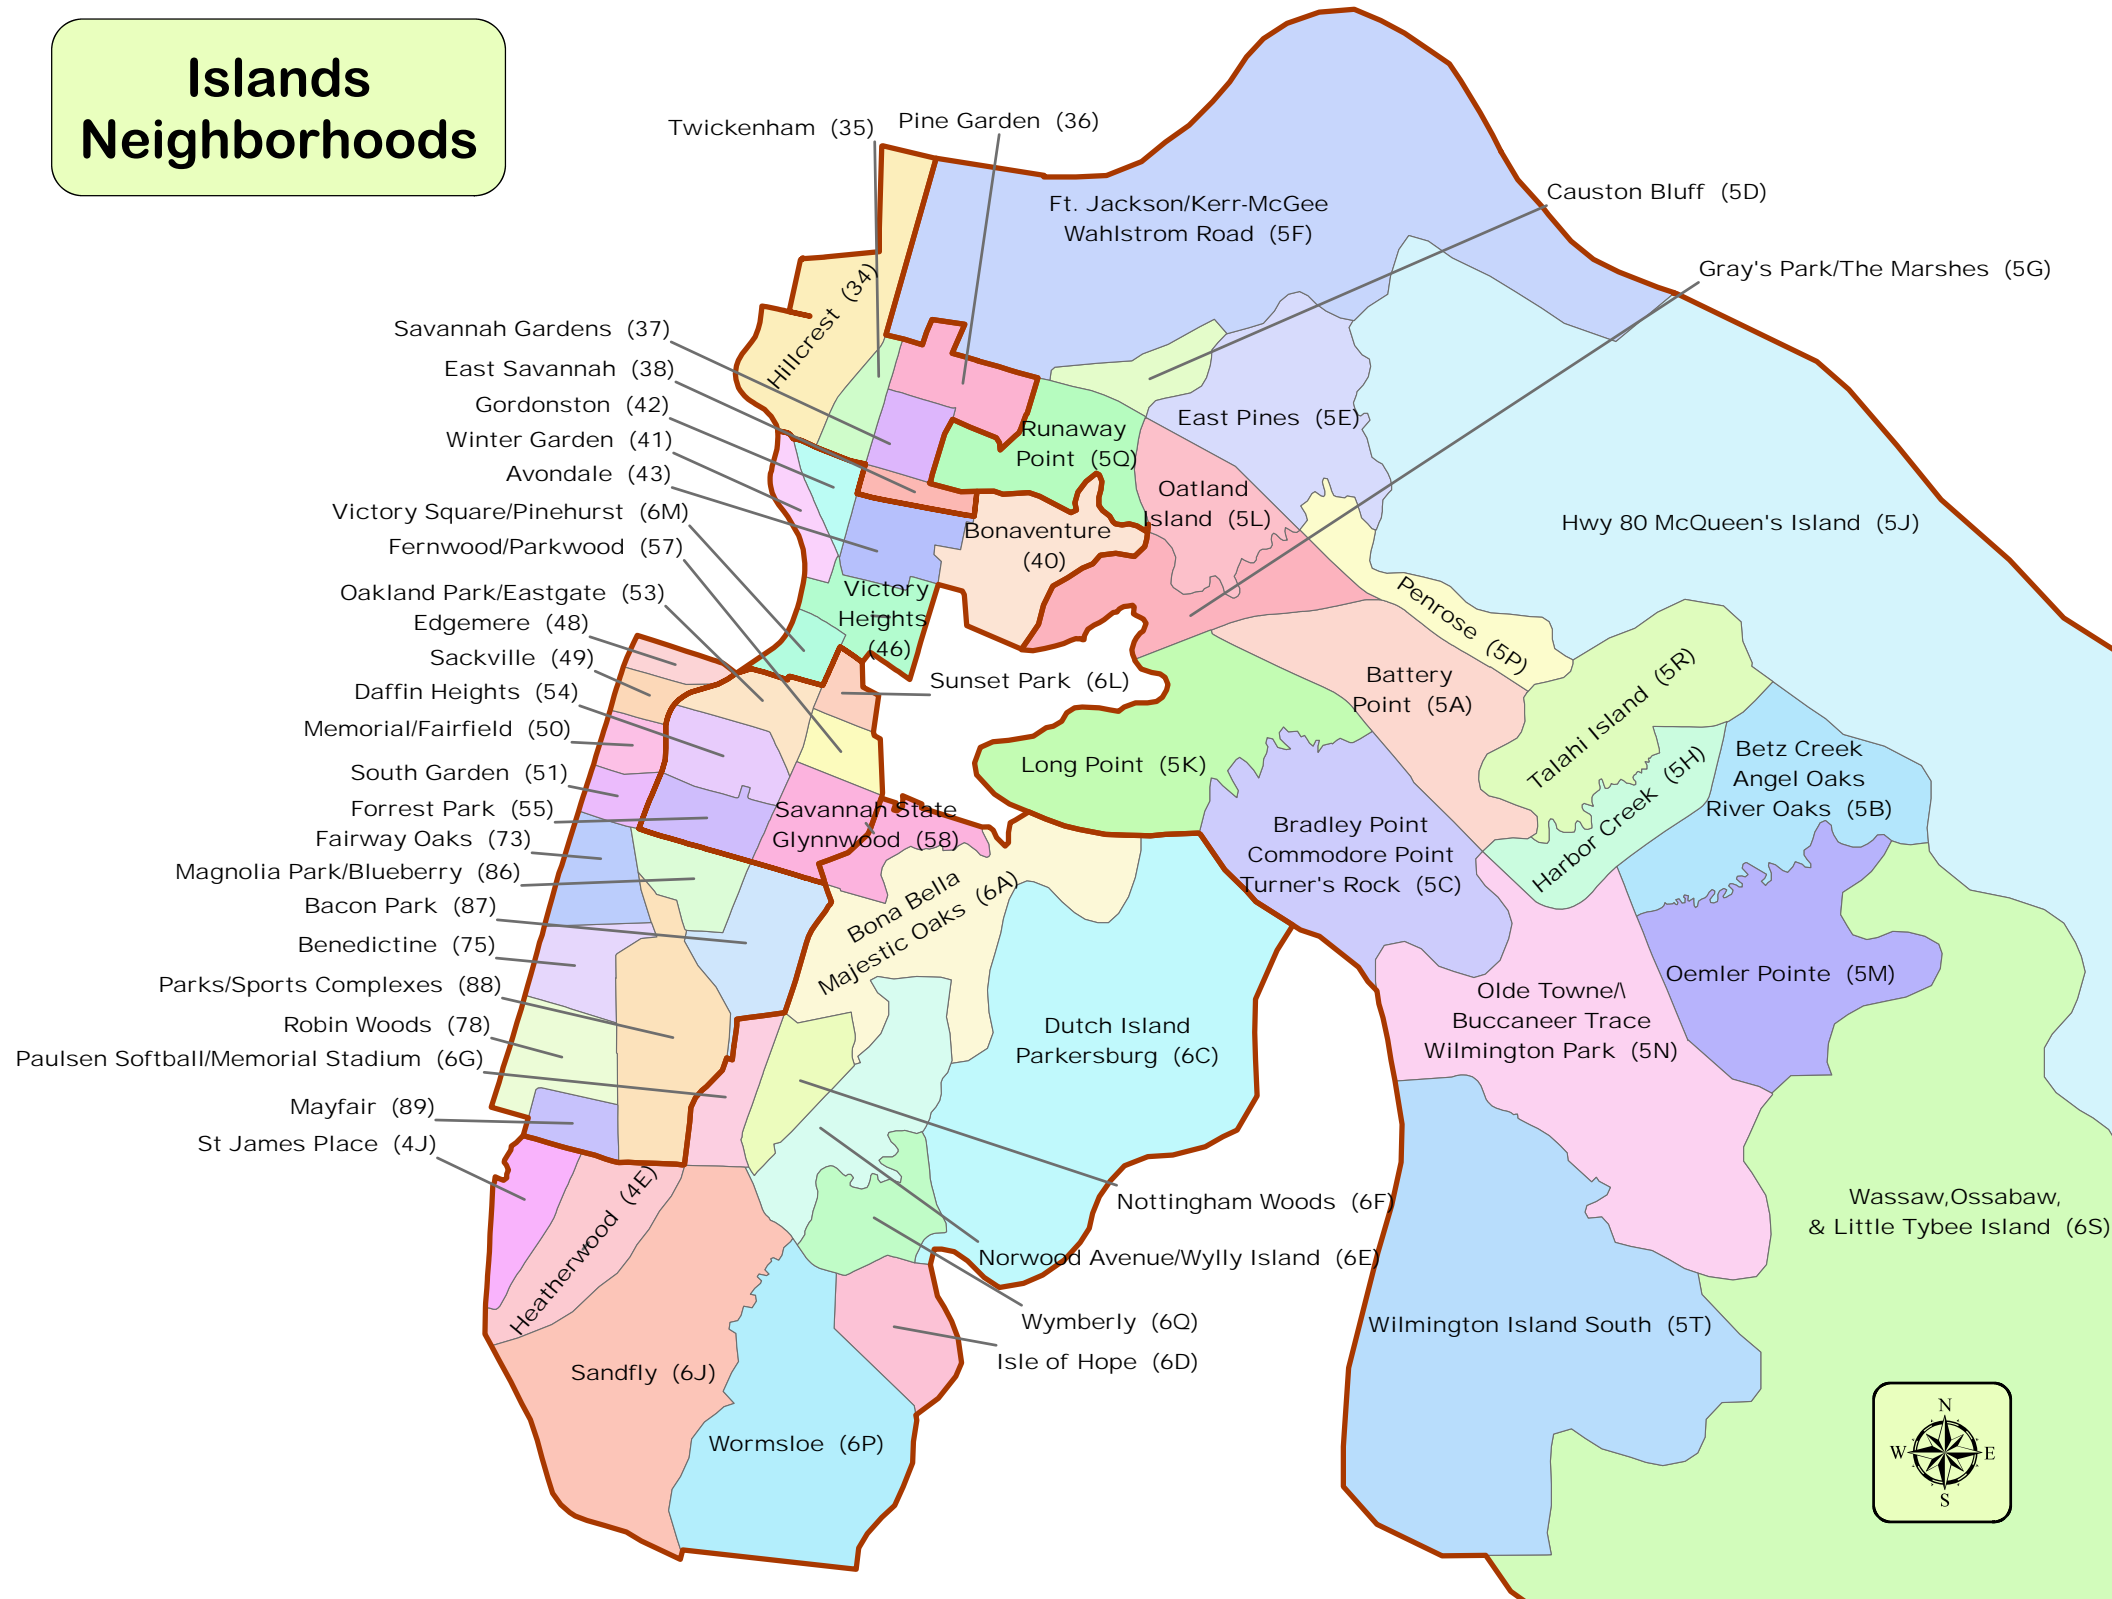

Islands Neighborhoods