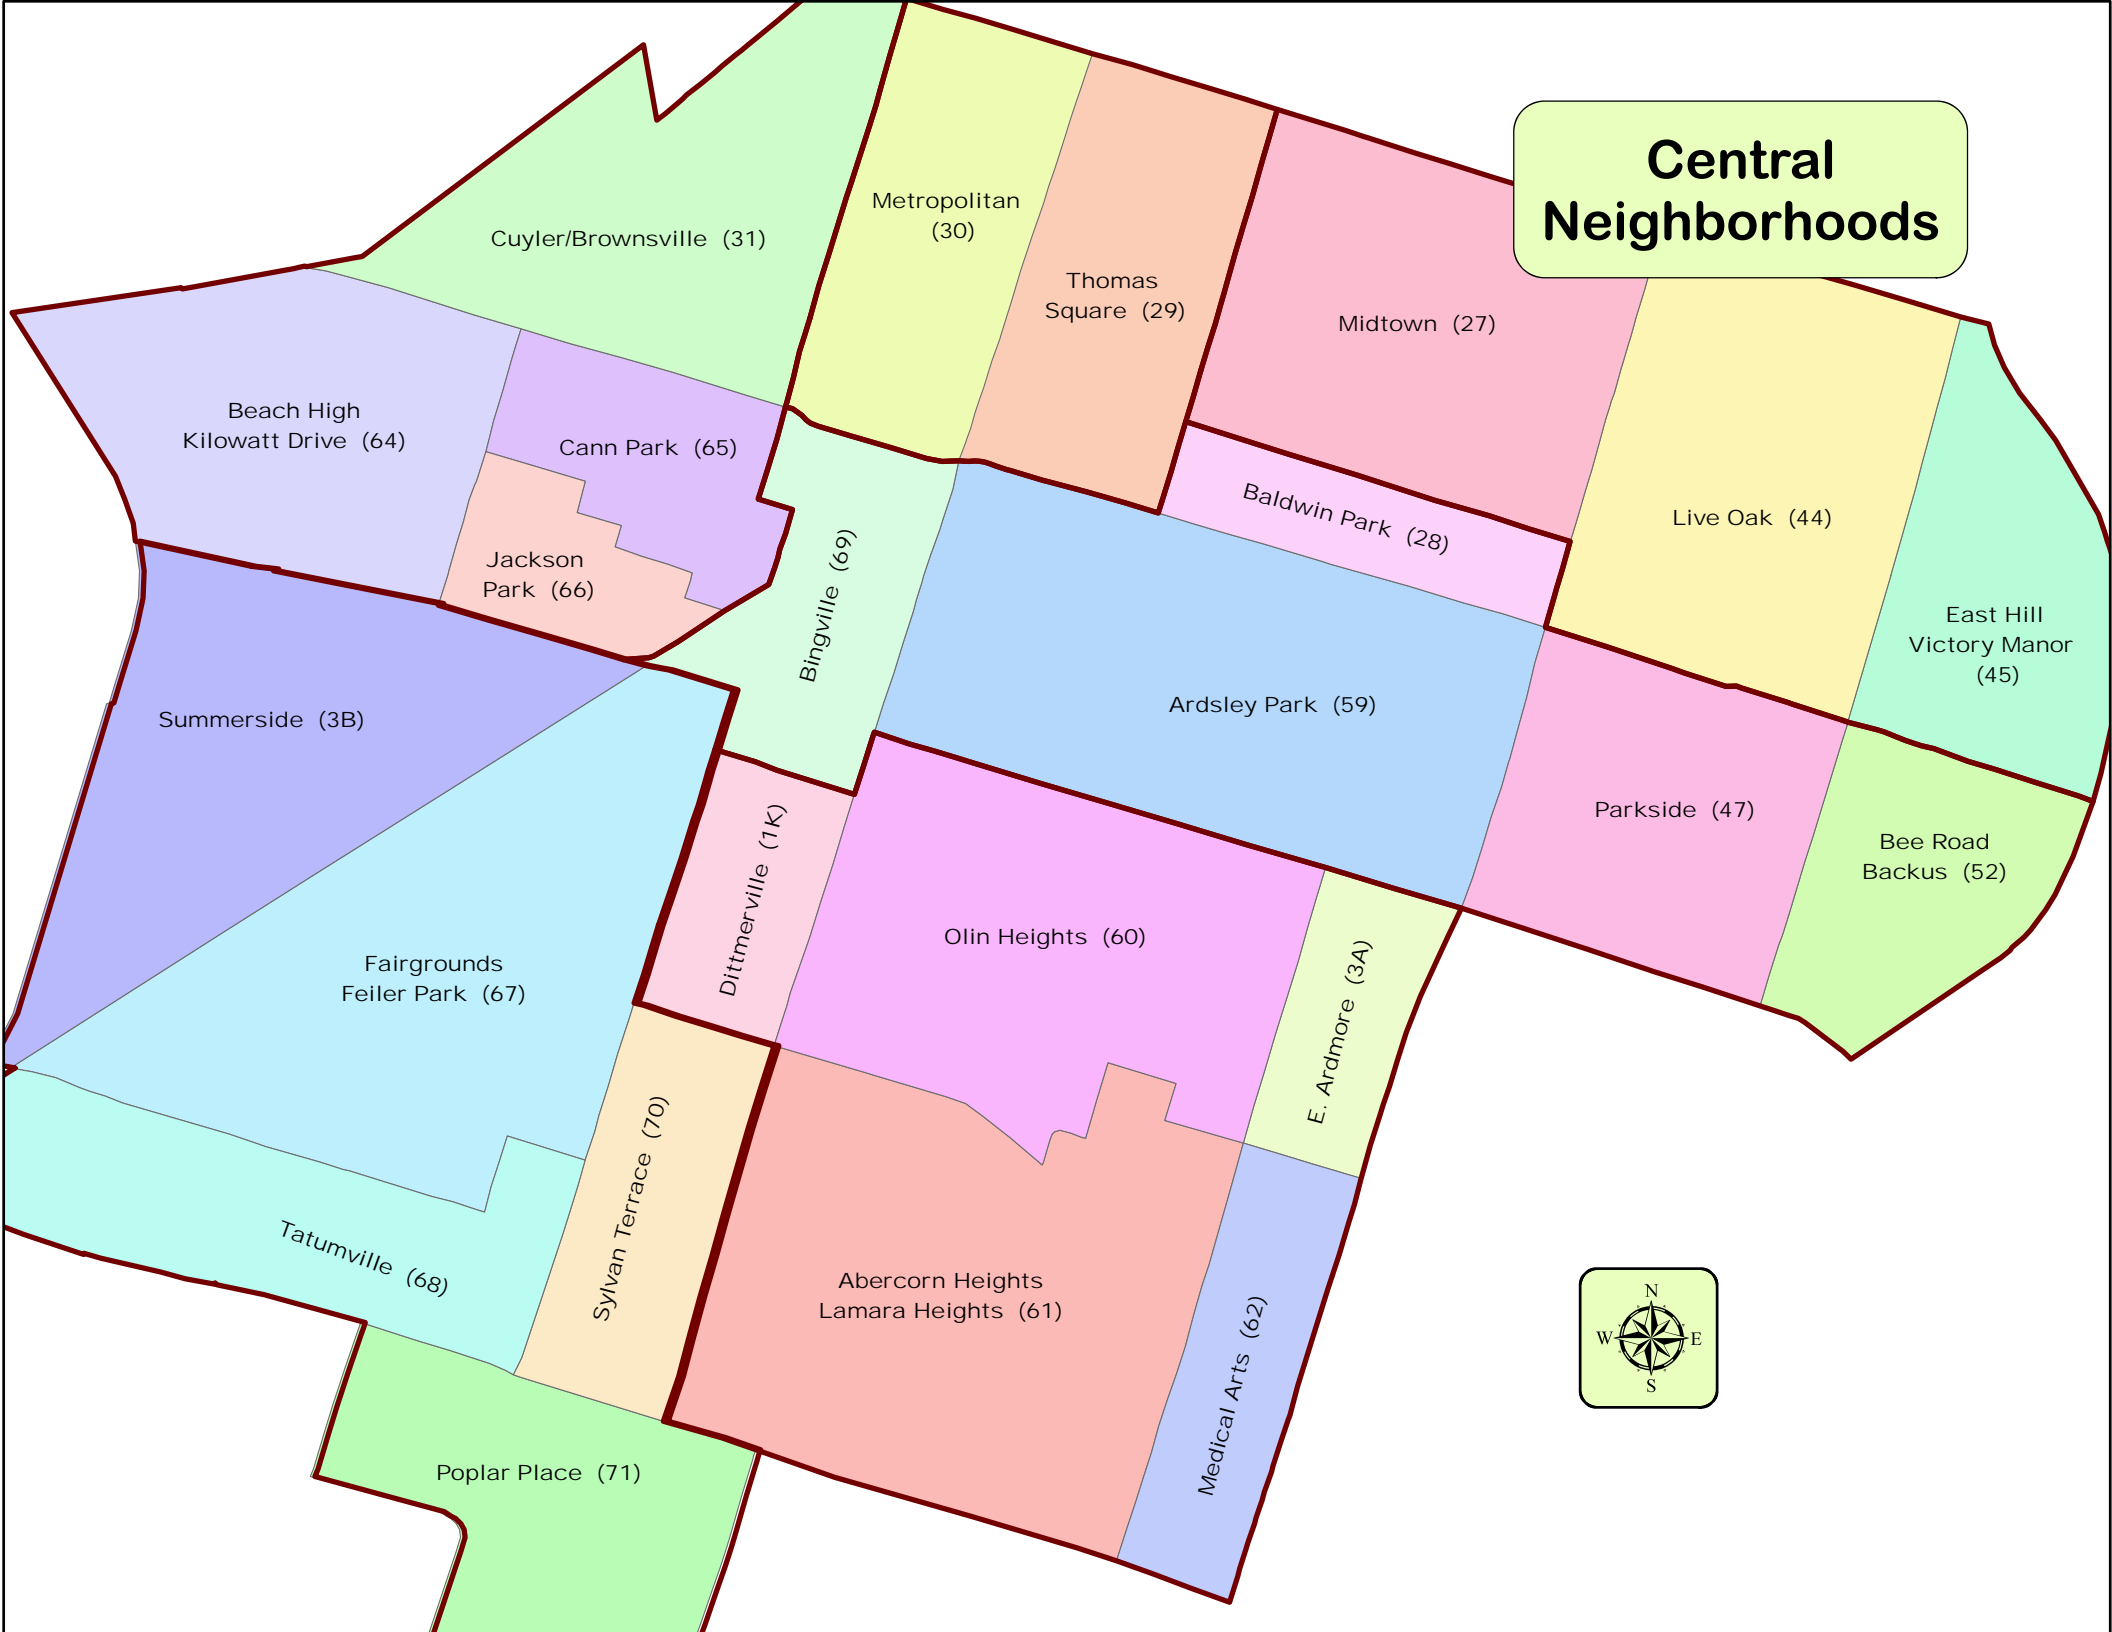

Central Neighborhoods