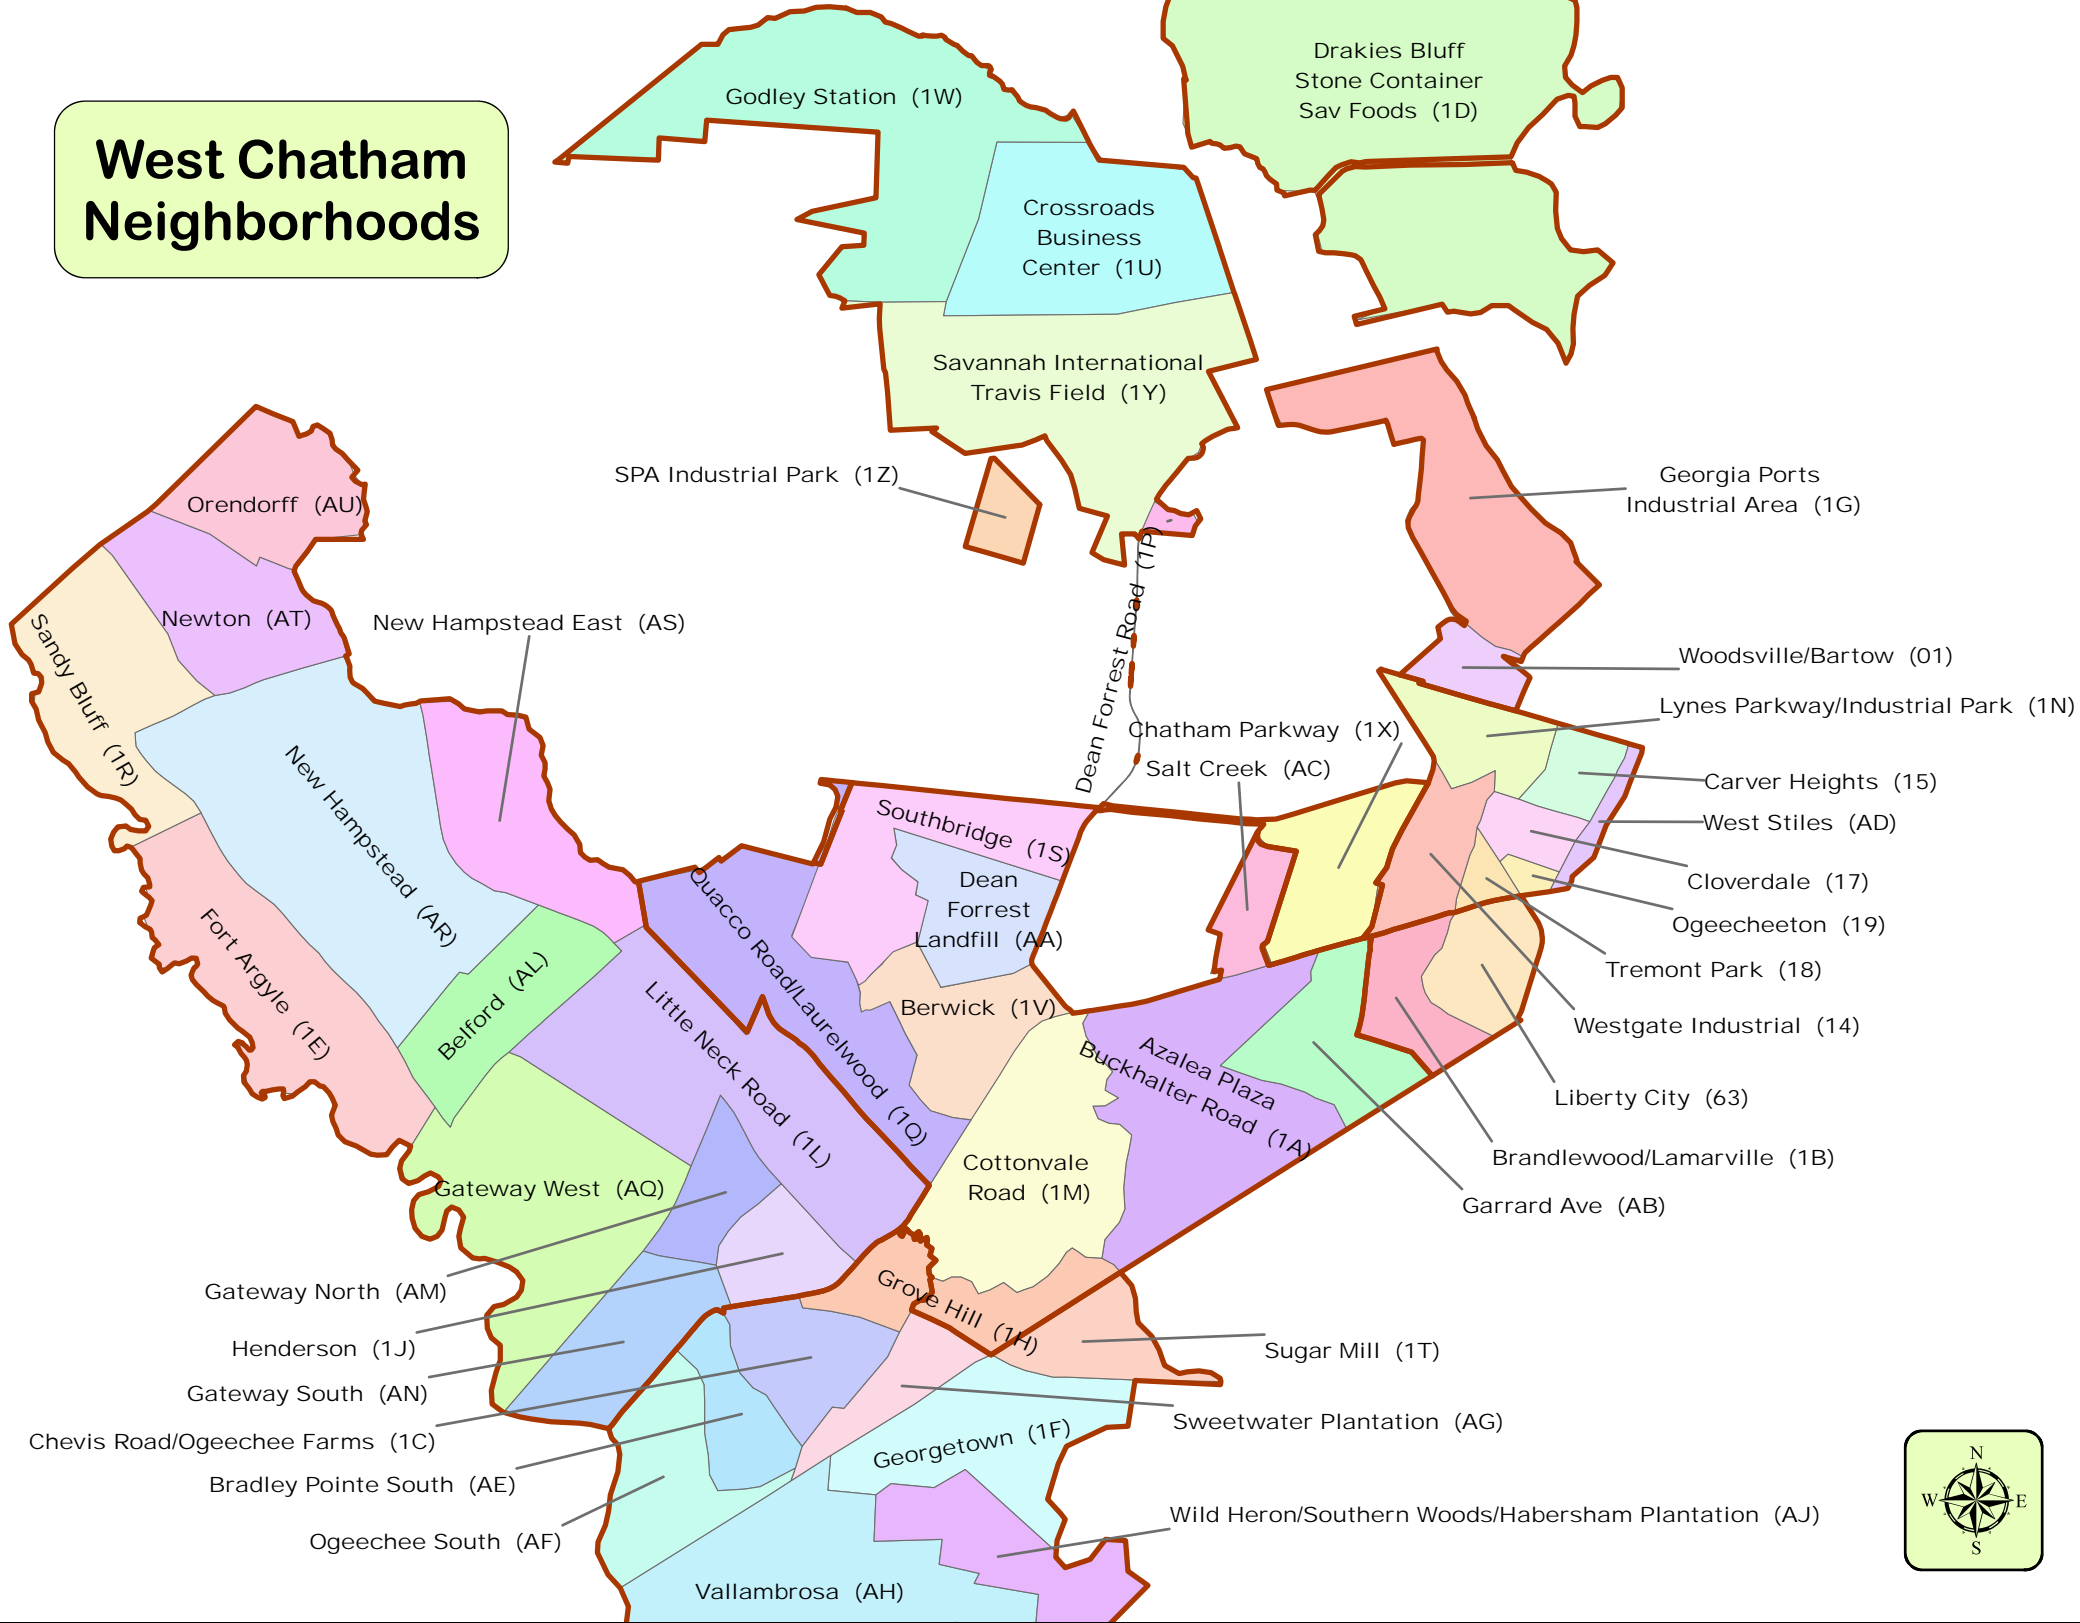

West Chatham Neighborhoods

2009 Part One Crime by Neighborhood

Precinct/Neighborhood	Homicide	Rape	Robbery	Aggravated Assault	Burglary	Larceny	Auto Theft	Grand Total
West Chatham								
Azalea Plaza/Burkhalter Road				1	4	11	4	20
Berwick		2	3		27	24	11	67
Bradley Pointe South				1	12	18	3	34
Brandlewood/Lamarville	1		11	7	44	39	27	129
Carver Heights	1		7	8	47	50	14	127
Chatham Parkway		1	2		3	23	5	34
Chevis Road/Ogeechee Farms				3	13	38	5	59
Cloverdale			2	3	5	24	3	37
Cottonvale Road			1		19	17	6	43
Crossroads Business Center						9		9
Dean Forrest Landfill						1		1
Dean Forrest Road			1		2	15	2	20
Drakies Bluff/Stone Container/Sav. Foods						3		3
Fort Argyle			1	1	1	10	1	14
Garrard Avenue			1	1	3	7		12
Gateway North		1	2	1		28	13	45
Gateway South			3	2	13	49	9	76
Gateway West			1	3	7	13	1	25
Georgetown		1	5	6	46	77	21	156
Georgia Ports Industrial Area					1	3	1	5
Godley Station		1		2	11	12	8	34
Grove Hill				1	9	22	3	35
Henderson				1	8	122	3	134
Hudson Hill					5	4		9
Liberty City		3	13	6	27	59	6	114
Little Neck Road					1	1		2
Lynes Parkway/Industrial Park			1		4	14	2	21
New Hampstead			1	2	2	1	1	7
Newton					1			1
Ogeechee South						1		1
Ogeecheeton					2	3	2	7
Orendorff						1		1
Quacco Road/Lauralwood			11	7	58	73	14	163
Salt Creek			2		6	7		15
Sandy Bluff				2			1	3