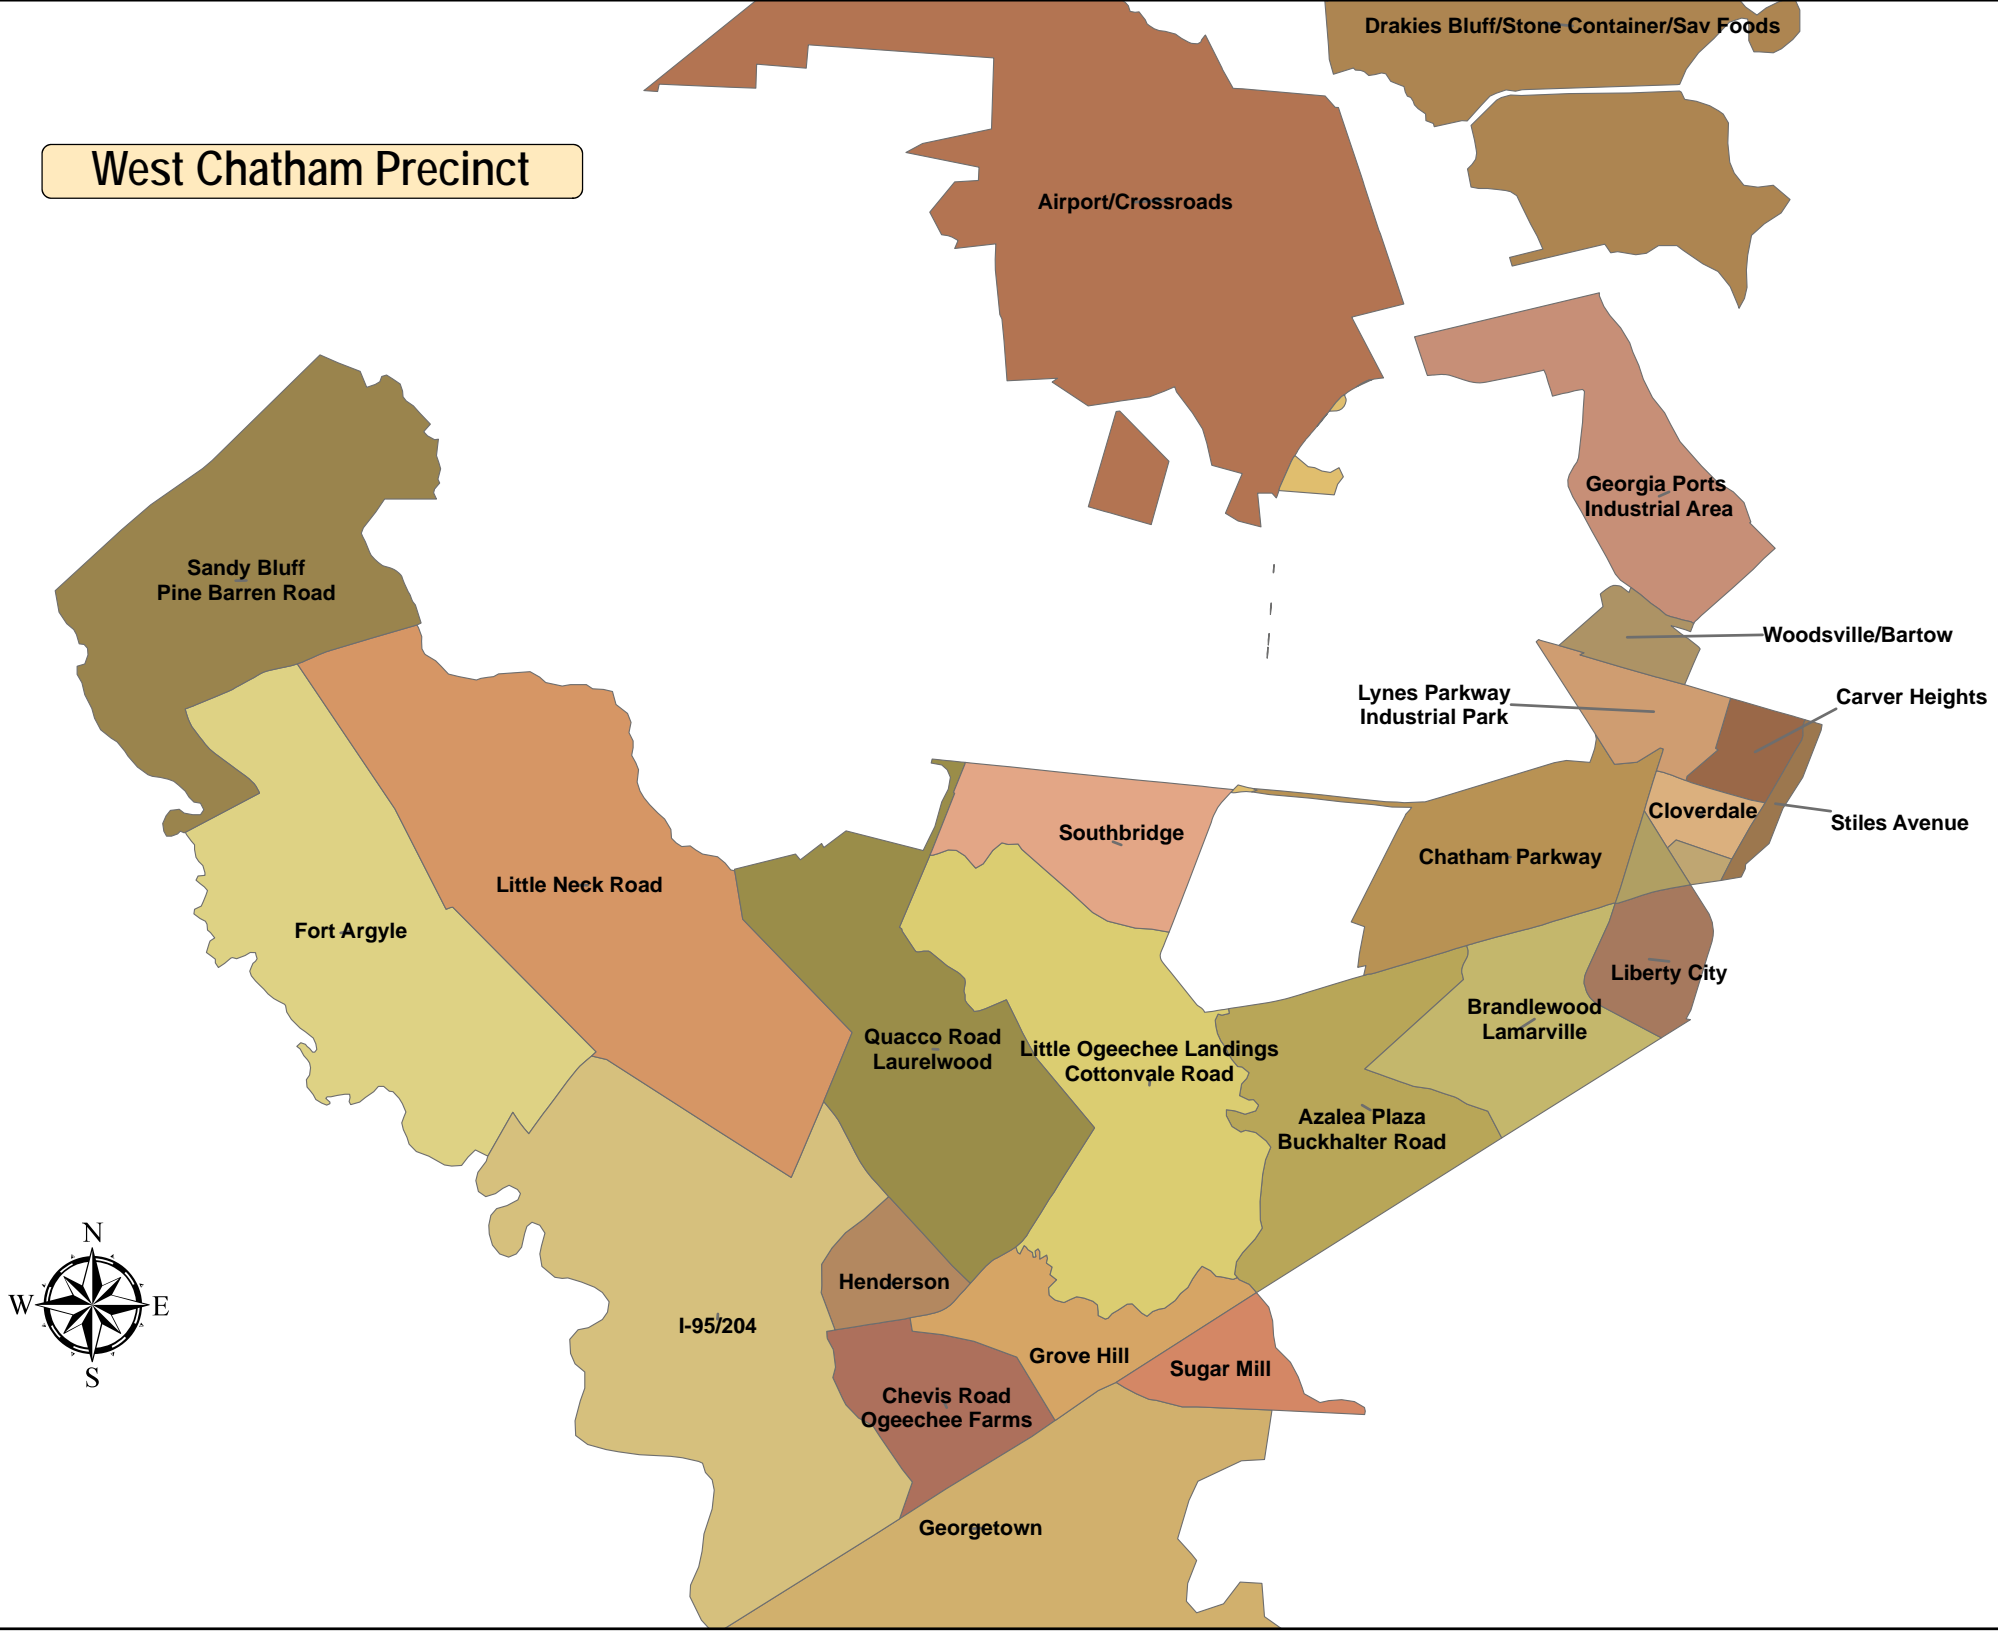

Central

Islands

Southside

2008 Part Once Crime by Neighborhood

Precinct/Neighborhood	Homicide	Rape	Robbery	Aggravated Assault	Burglary	Larceny	Auto Theft	Grand Total
West Chatham Precinct	3	5	78	81	501	1105	210	1983
Downtown Precinct	0	12	236	99	317	1307	260	2231
Central Precinct	14	8	201	104	692	1265	298	2582
Southside Precinct	4	5	145	56	691	1802	205	2908
Islands Precinct	5	7	146	83	773	1585	239	2838
Grand Total	26	37	806	423	2974	7064	1212	12542

West Chatham Precinct

2008 Part Once Crime by Neighborhood

Precinct/Neighborhood	Homicide	Rape	Robbery	Aggravated Assault	Burglary	Larceny	Auto Theft	Grand Total
West Chatham Precinct								
Airport/Crossroads			1		11	76	13	101
Azalea Plaza/Burkhalter Road			2	2	20	20	7	51
Brandlewood/Lamarville	1		9	11	48	79	21	169
Carver Heights	1		13	15	27	61	18	135
Chevis Road/Ogeechee Farms			1	3	16	31		51
Cloverdale			2	7	17	32	15	73
Dean Forrest Road				3	2	19	3	27
Drakies Bluff/Stone Container/Sav. Foods						2	1	3
E Chatham Parkway		2	4	1	29	75	15	126
E Stiles Avenue			2	1	5	11	4	23
Fort Argyle					5	19	3	27
Georgetown		3	5	1	69	58	14	150
Georgia Ports Industrial Area					3	4	1	8
Grove Hill			2		10	22	5	39
Henderson				1	3	92	1	97
Hudson Hill					1			1
I-95/204			10	3	21	110	7	151
Liberty City			4	9	24	98	18	153
Little Neck Road					2	10		12
Little Ogeechee Landings/Cottonvale Road			2	5	25	50	6	88
Lynes Parkway/Industrial Park					12	22	3	37
Ogeecheeton				1	1	3		5
Quacco Road/Lauralwood			9	9	61	79	7	165
Sandy Bluff				1	2	7	3	13
Southbridge				1	5	17	4	27
Sugar Mill			6	2	28	35	10	81
Tremont Park				2	13	16	8	39
Woodsville/Bartow	1		6	3	41	57	23	131
Total West Chatham	3	5	78	81	501	1105	210	1983

Downtown Precinct

Georgia Ports Industrial Area

Hudson Hill/Bayview

West Savannah

Bay Street Viaduct

MLK/Indian St

Hutchenson Island

Yamacraw

Houston Street

Kayton Fraizer

Forsyth Park

N. Beach Institute

Laurel Grove/Gadsden

W. Victorian District

E. Victorian District

Blackshear