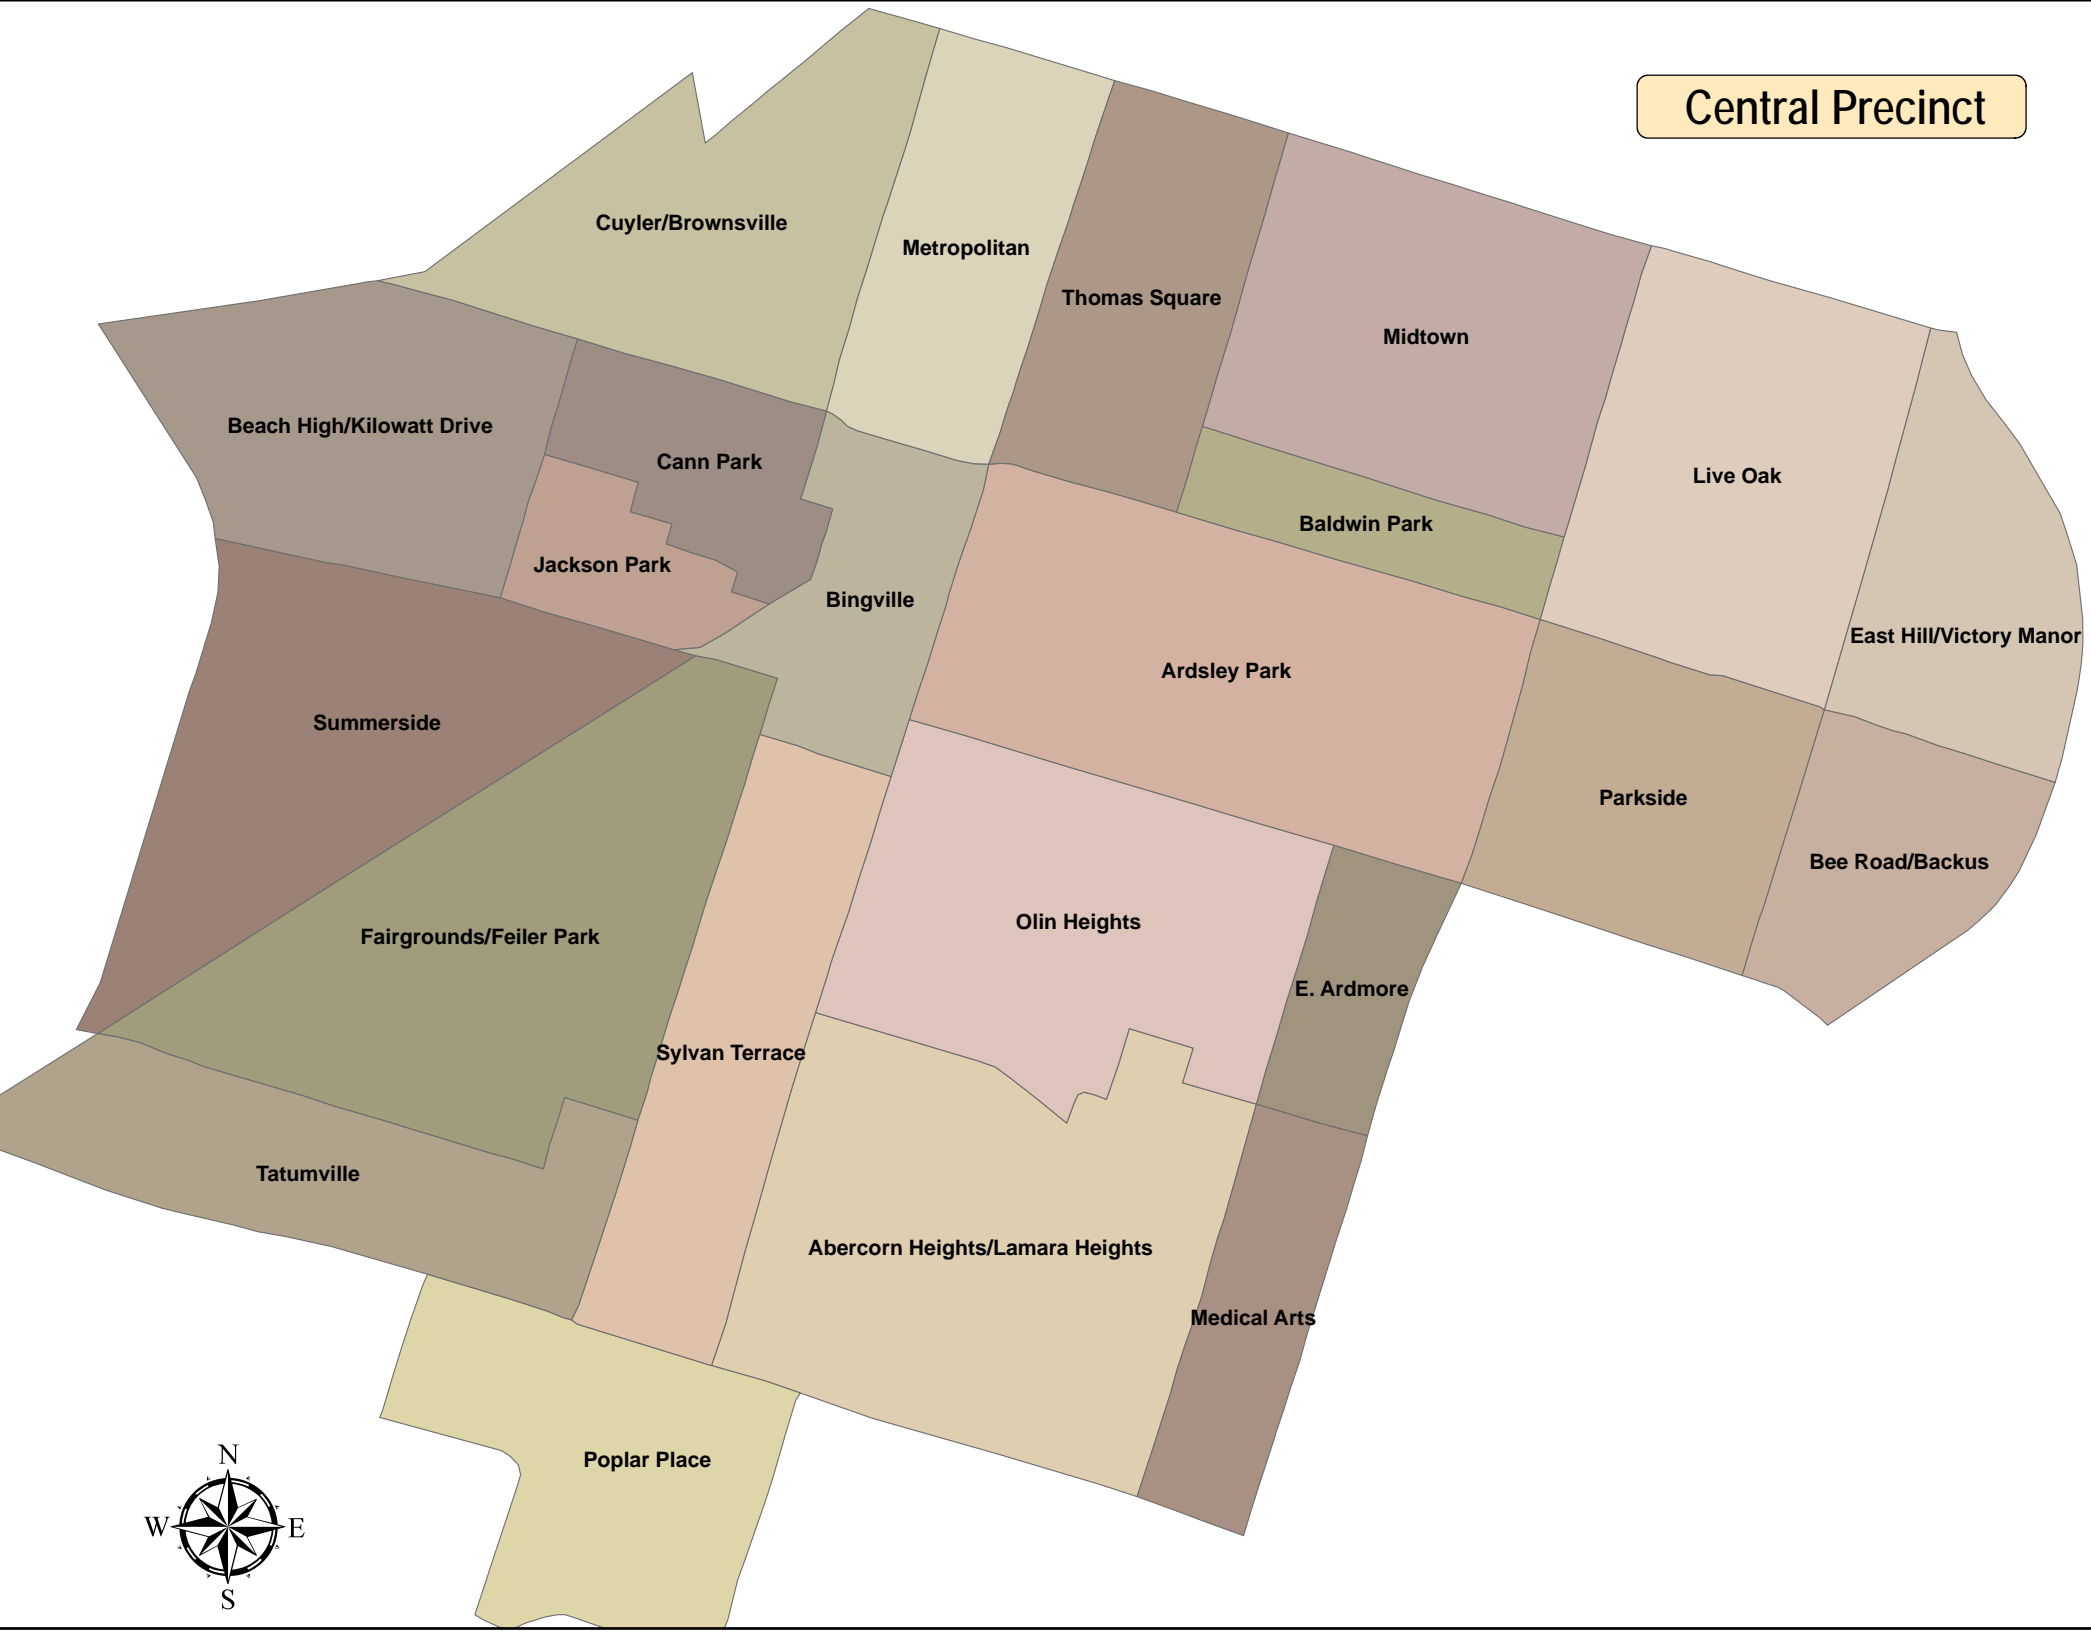

Central Precinct