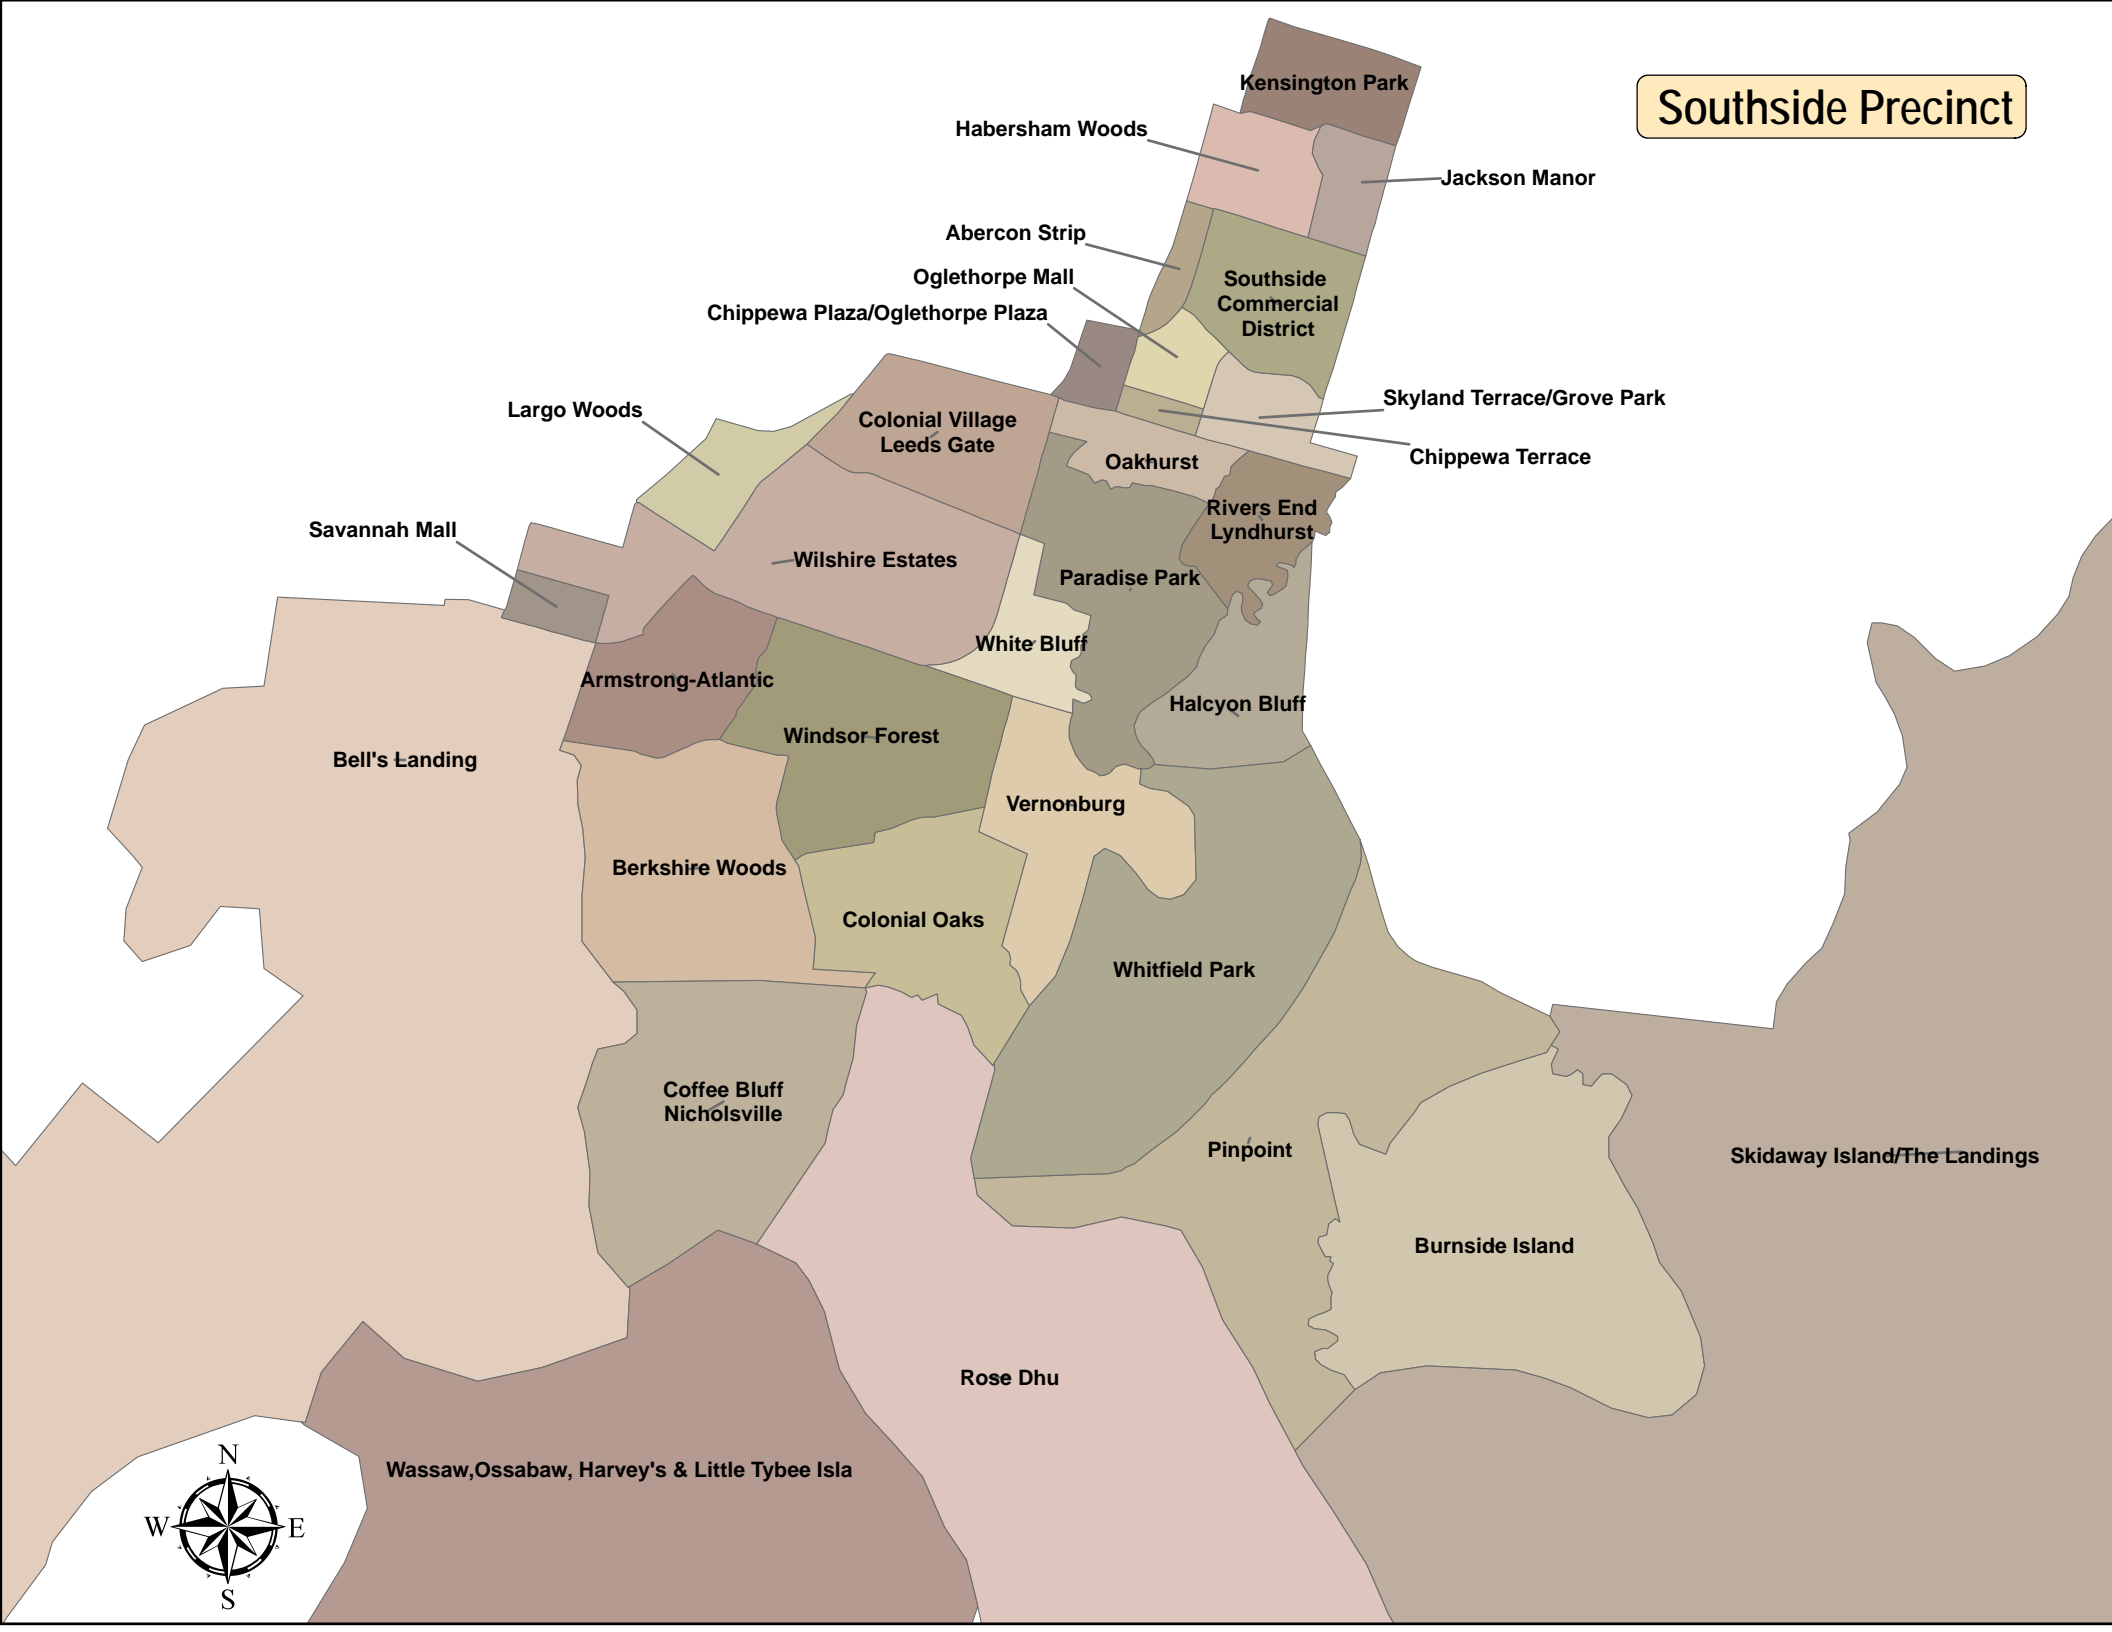

Southside Precinct