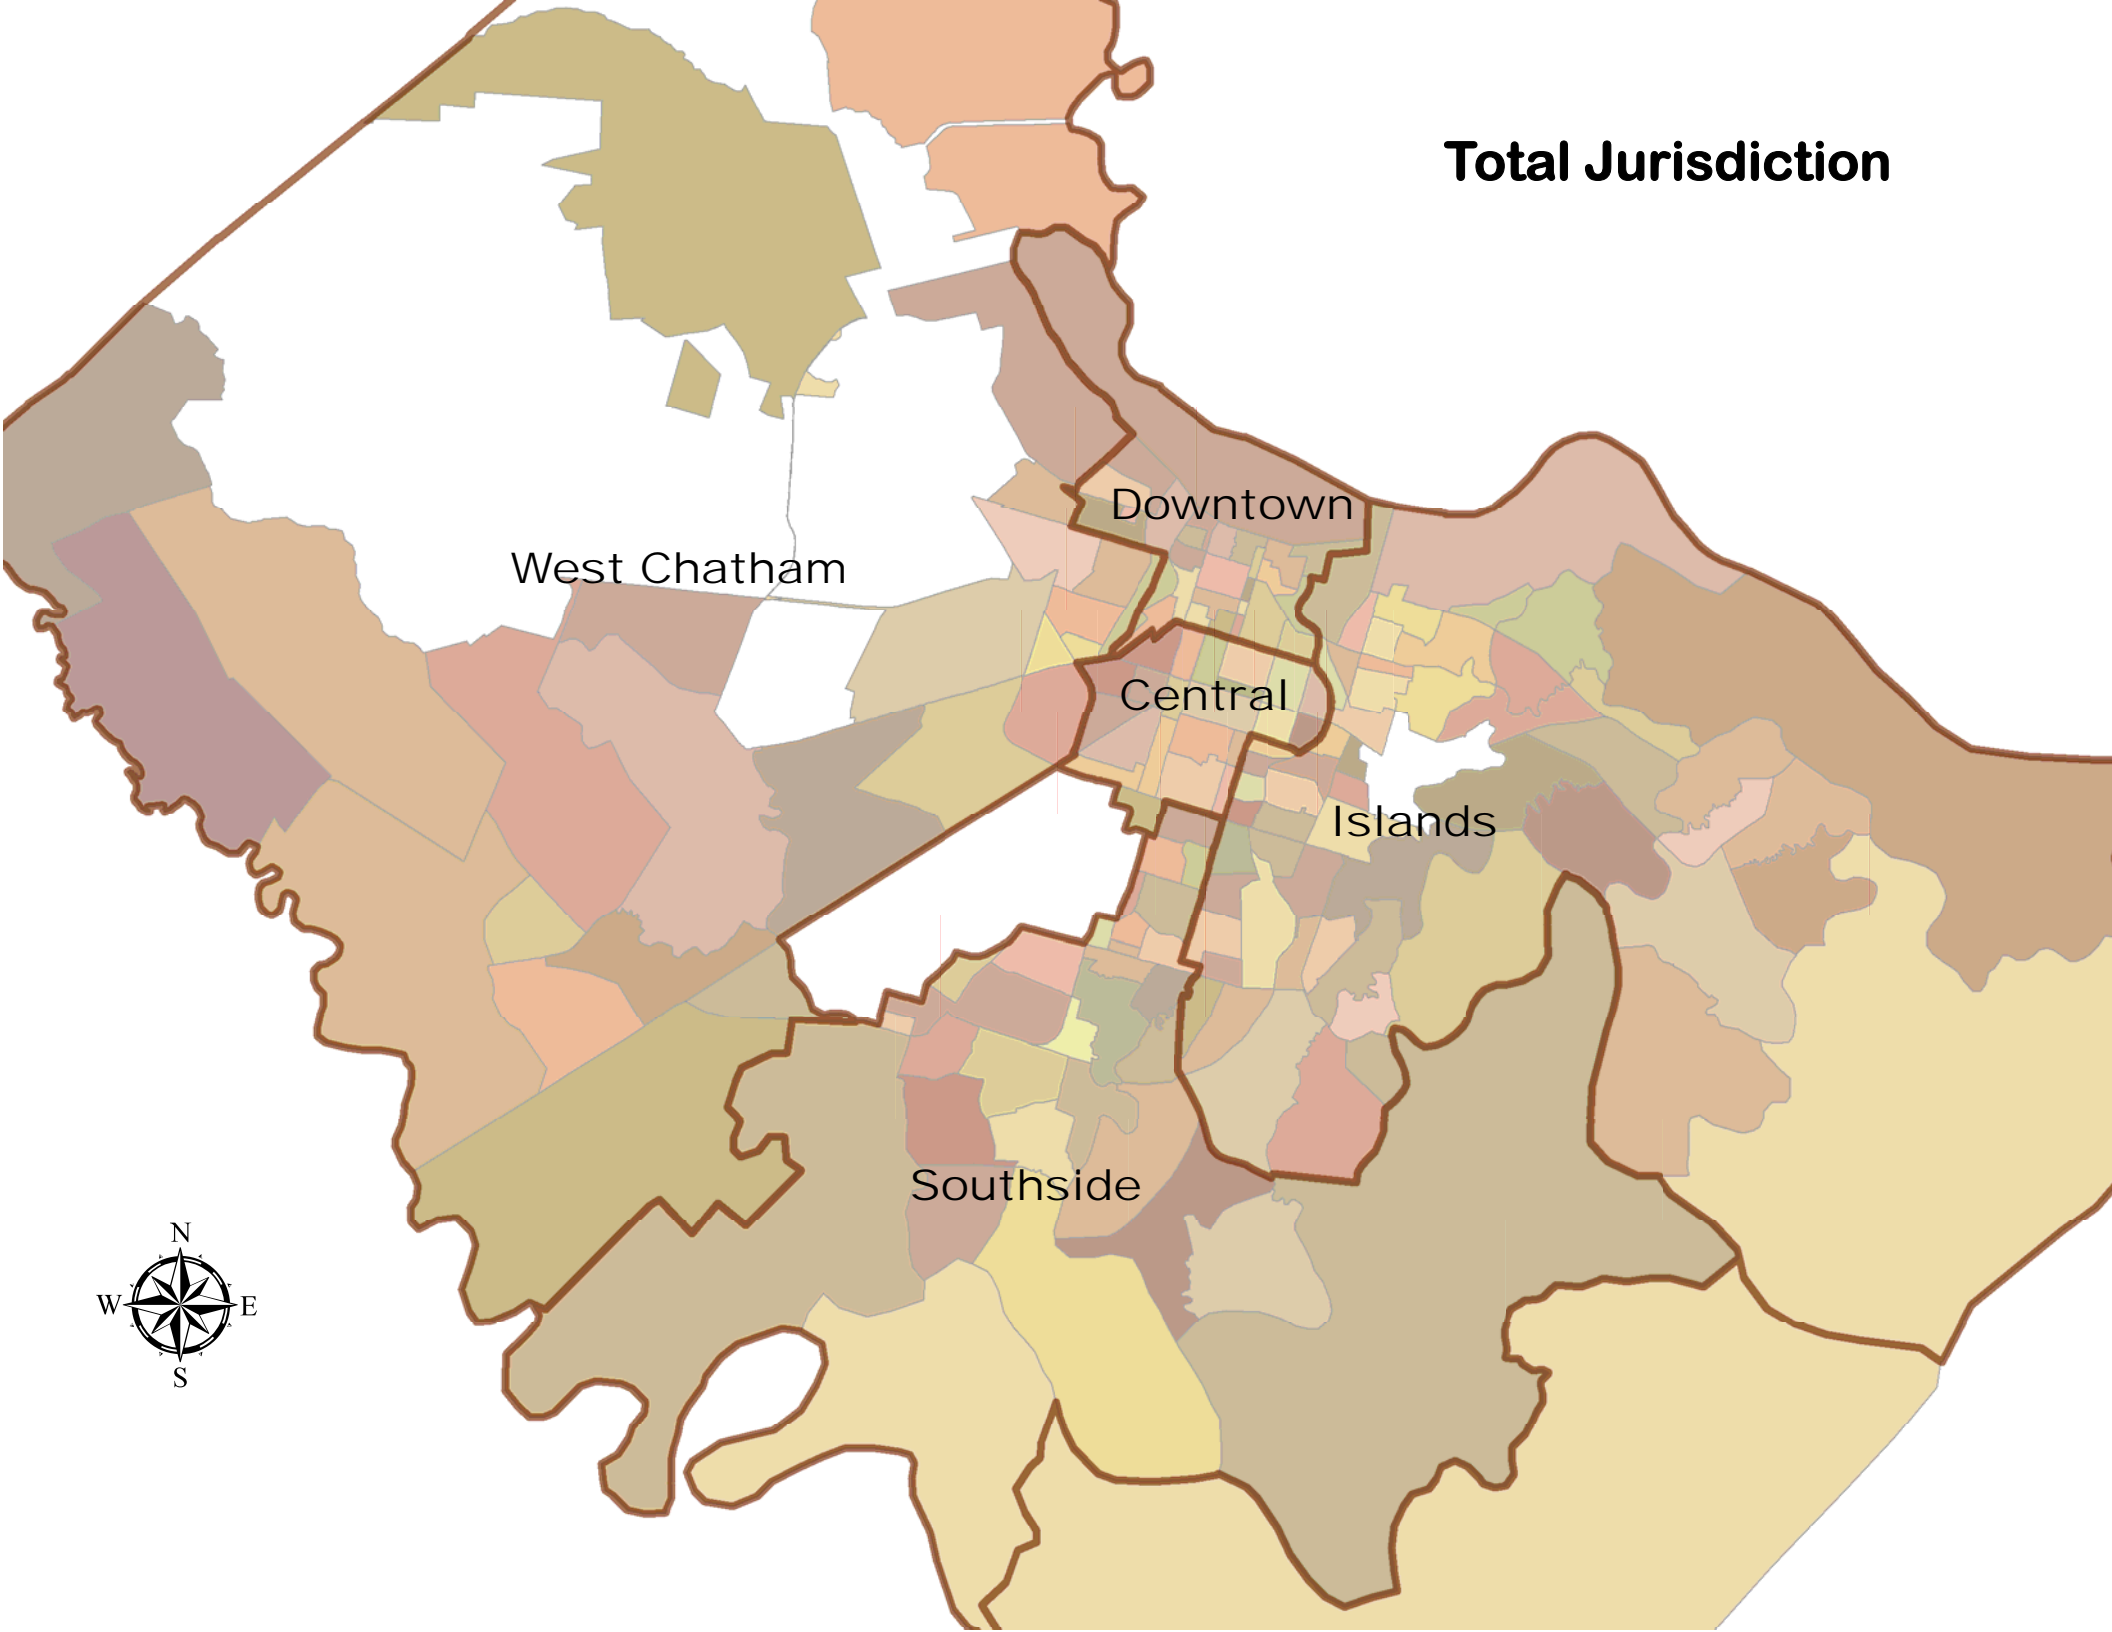

Total Jurisdiction

West Chatham

Downtown

Central

Islands

Southside

2008 Part Once Crime by Neighborhood

Precinct/Neighborhood	Homicide	Rape	Robbery	Aggravated Assault	Burglary	Larceny	Auto Theft	Grand Total
West Chatham Precinct	3	5	78	81	501	1105	210	1983
Downtown Precinct	0	12	236	99	317	1307	260	2231
Central Precinct	14	8	201	104	692	1265	298	2582
Southside Precinct	4	5	145	56	691	1802	205	2908
Islands Precinct	5	7	146	83	773	1585	239	2838
Grand Total	26	37	806	423	2974	7064	1212	12542